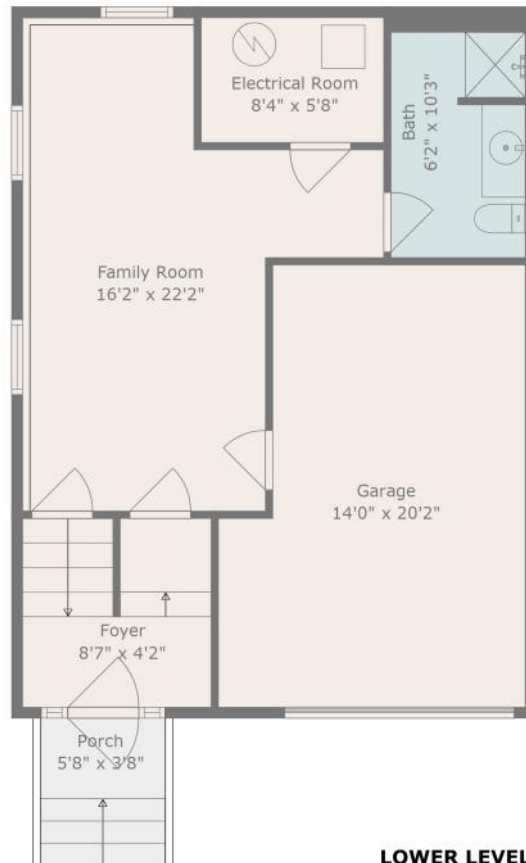

# 44 Meola Ave, Worcester

**FIRST FLOOR**

**SECOND FLOOR**

**LOWER LEVEL**

All measurements and dimensions must be considered approximate.