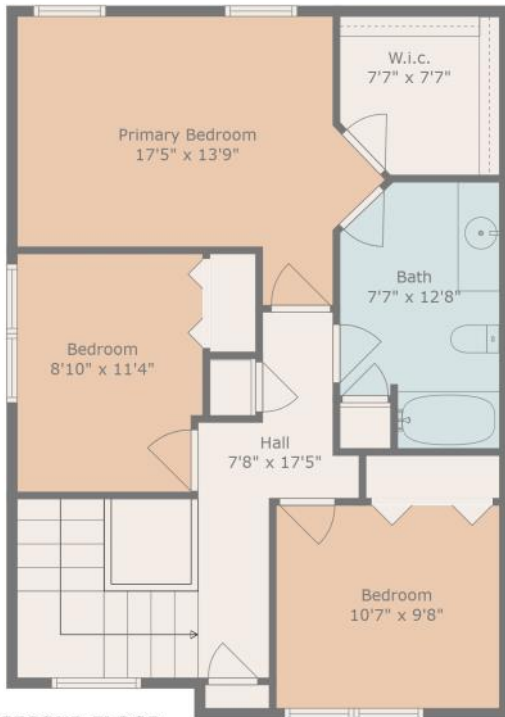

# 44 Meola Ave, Worcester

**FIRST FLOOR**

**SECOND FLOOR**

**LOWER LEVEL**

All measurements and dimensions must be considered approximate.