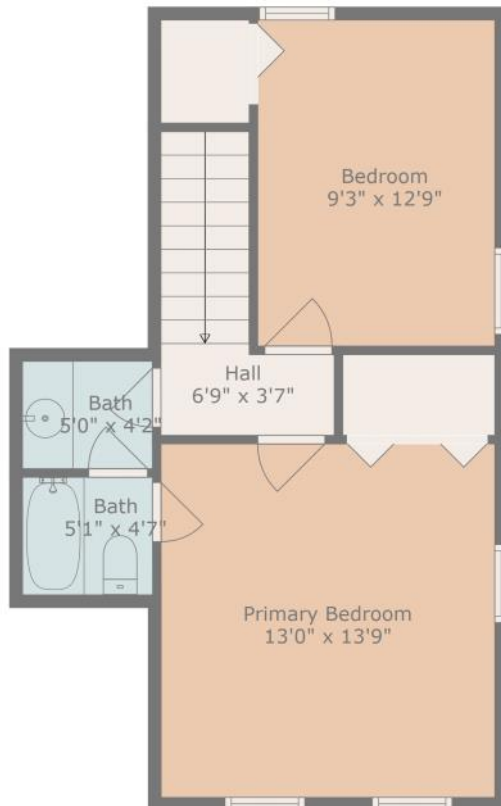

# 346 Main St, U:2, Watertown

**FIRST FLOOR**

**SECOND FLOOR**

All measurements and dimensions must be considered approximate.