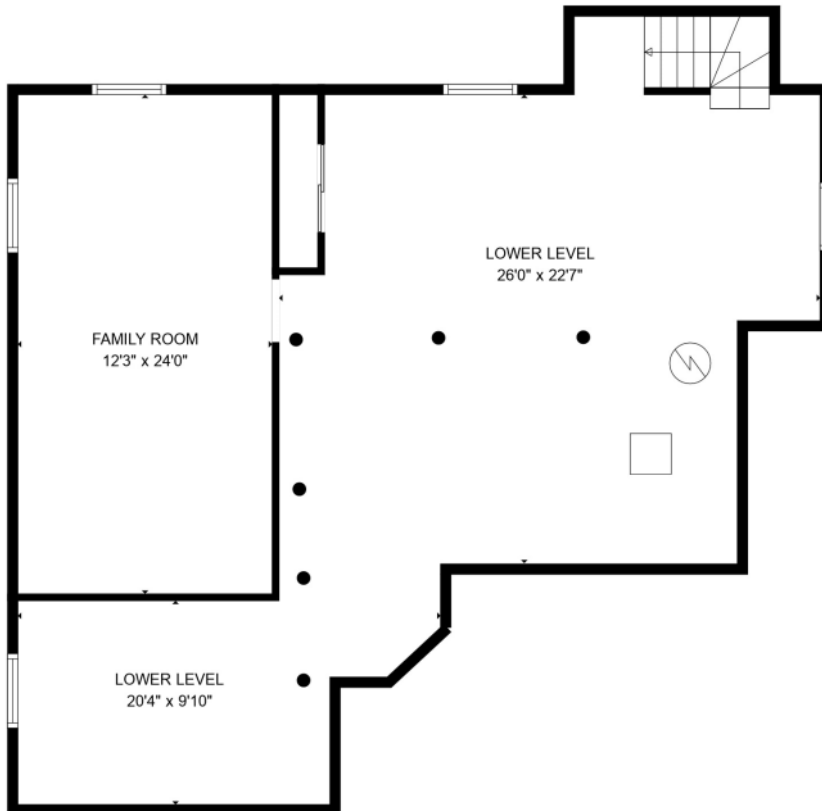

830 Trapelo Rd, Waltham

MAIN FLOOR

GARAGE

LOWER LEVEL

All measurements and dimensions must be considered approximate.