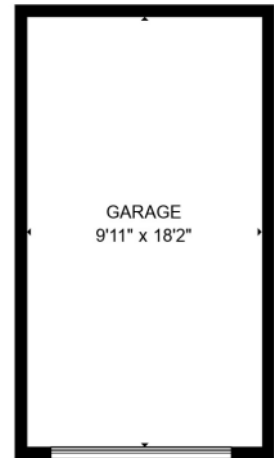

830 Trapelo Rd, Waltham

MAIN FLOOR

GARAGE

LOWER LEVEL

All measurements and dimensions must be considered approximate.