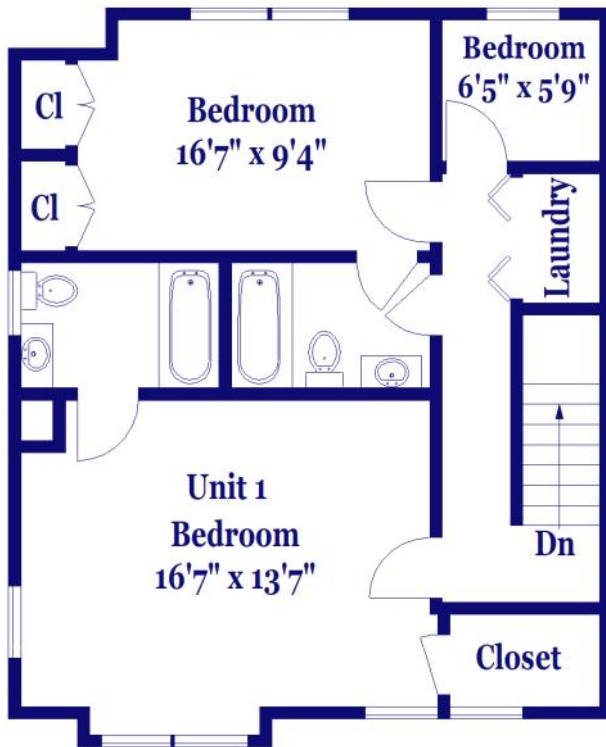

# 1 Oxford Circle, Belmont

FLOOR PLAN FOR IDENTIFICATION PURPOSES ONLY - NOT TO SCALE

FIRST FLOOR

**BestFloorplans.net**  
Dana Dunne 617-212-4191  
dana@bestfloorplans.net

SECOND FLOOR

LOWER LEVEL