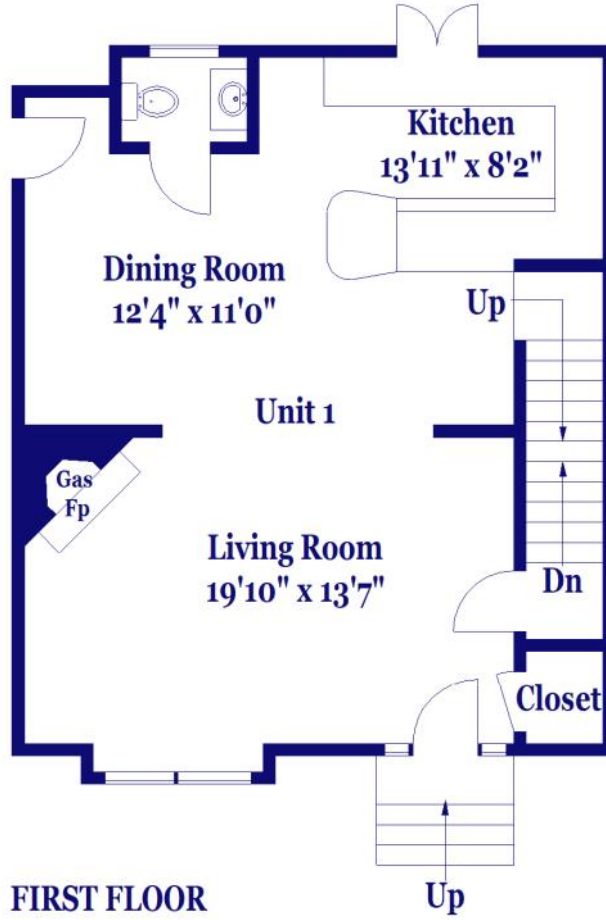

# 1 Oxford Circle, Belmont

FLOOR PLAN FOR IDENTIFICATION PURPOSES ONLY - NOT TO SCALE

FIRST FLOOR

**BestFloorplans.net**  
Dana Dunne 617-212-4191  
dana@bestfloorplans.net

SECOND FLOOR

LOWER LEVEL