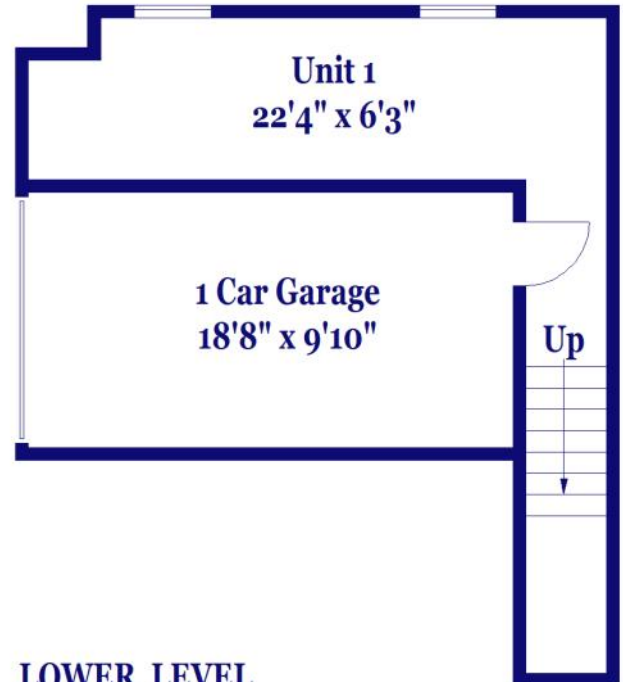

# 1 Oxford Circle, Belmont

FLOOR PLAN FOR IDENTIFICATION PURPOSES ONLY - NOT TO SCALE

FIRST FLOOR

**BestFloorplans.net**  
Dana Dunne 617-212-4191  
dana@bestfloorplans.net

SECOND FLOOR

LOWER LEVEL